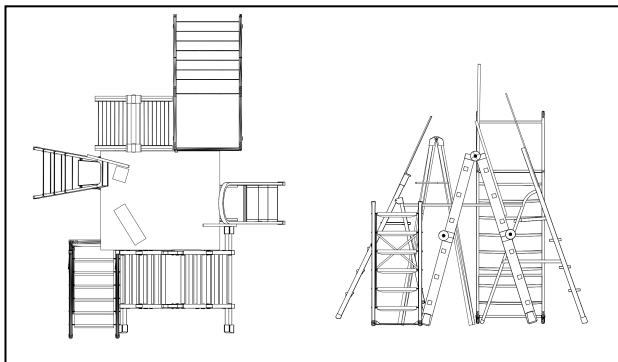

neus nara is neus nara is ne

AUDIO

- 2 DIs
- 2 monitors
- 2 guitar amps (valves)
- 1 guitar stand

* *notify in advance if you can not offer cables*

SCENOGRAPHY

- 4x4m available space on stage
- some ladders (at least 5, see the drawing below)
- fog machine

COURTESY

- 1h setting up
- 30' soundcheck
- 1h removing the set up

top view

front view

nara is neus nara is neus na